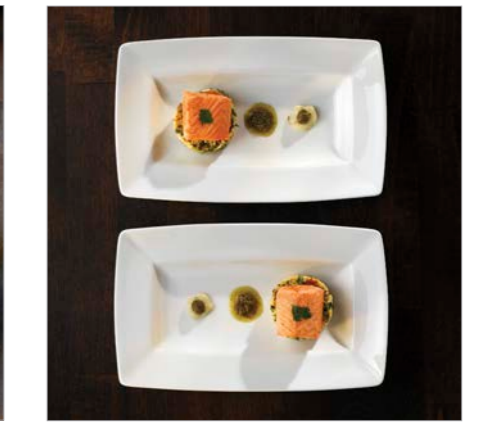

ALCHEMY® fine china

energy

Urban Chic

This stylish collection of contemporary, square and rectangular shaped plates and bowls is designed to integrate with the Alchemy White range. With urban chic elegance and the pure whiteness of fine china, it offers many exciting possibilities to enhance food presentation.

GF Items with a fully glazed foot