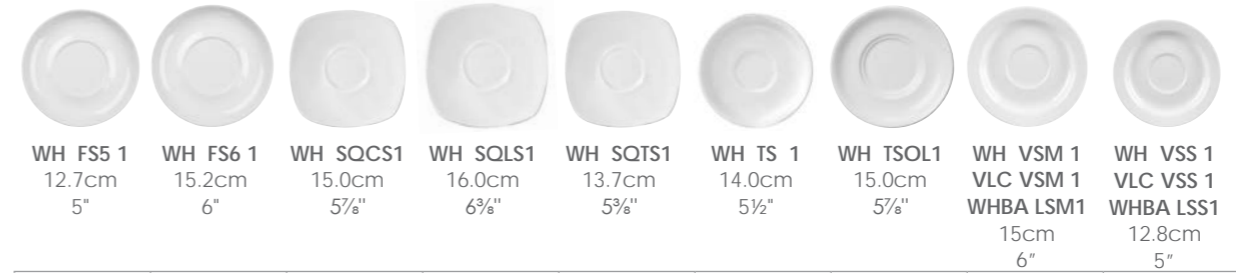

SAUCER GUIDE

SUPER VITRIFIED

The Saucer Guide enables you to find the corresponding saucers to any chosen cup.

- A black circle in the box indicates the recommended saucer for the chosen cup.
- A red dot indicates alternative saucers the cup will fit on.

CUPS & BOWLS

COMPACT

WH FC4 1			●		●				
WH FTC71									
WH FT101			●						
WH VC9 1	●								●
WH VC101			●	●		●			
WH VC111	●								●
WH VC161		●		●	●				
WH VC201		●		●	●				
VLC VC201		●		●	●				
WH VC281		●		●	●				

RIPPLE

WH RC4 1				●					
WH RC8 1			●						
WH RM8 1			●						
WH RM101			●						
WH RM121			●						
WH RM161			●						

ULTIMO

WH BC101		●		●				●	
WH BC141		●		●				●	
WH BC181								●	
WH BCA81		●	●	●				●	
WH BCC61		●	●	●				●	
WH BEC21	●								●
WH BEC31	●					●			
WH BL101				●	●				
WH BL161		●		●	●				
WH BL181		●		●					

VIBE

VICMMCL1			●		●	●			
VIPOMCL1			●		●	●			
VIBRMCL 1			●		●	●			
VIPIML 1			●		●	●			
VICRMCL 1			●		●	●			
VISOMCL 1			●		●	●			

VINTAGE

PP VC101			●	●		●			
PB VC101			●	●		●			

VICTORIAN LACE

VLC VC9 1									●
VLC VC201								●	

PROFILE

WH VT121		●		●		●		●	

WH FS5 1	●								
WH FS6 1		●							
WH SQCS1									
WH SQLS1				●					
WH SQTS1						●			
WH TS 1							●		
WH TSOL1								●	
WH VSM 1									
VLC VSM 1									
WHBA LSM1									
WH VSS 1									●
VLC VSS 1									●

WH RC4 1									
WH RC8 1	●								
WH RM8 1									
WH RM101									
WH RM121									
WH RM161									

WH BC101					●	●			●
WH BC141						●			
WH BC181									●
WH BCA81						●			●
WH BCC61					●	●			●
WH BEC21									●
WH BEC31									●
WH BL101							●		●
WH BL161					●				
WH BL181						●	●		

VICMMCL1	●	●	●	●					
VIPOMCL1	●	●	●	●					
VIBRMCL 1	●	●	●	●					
VIPIML 1	●	●	●	●					
VICRMCL 1	●	●	●	●					
VISOMCL 1	●	●	●	●					

PP VC101							●		
PB VC101							●		

VLC VC9 1									●
VLC VC201								●	

WH VT121						●		●