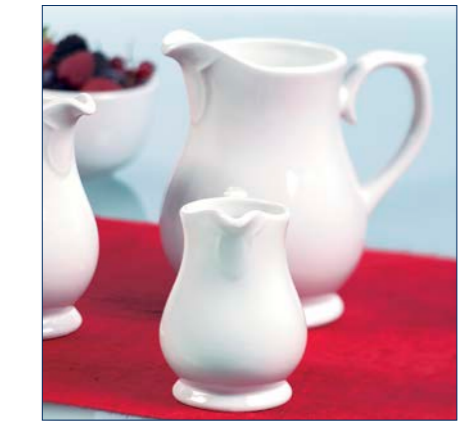

CHURCHILL® super vitrified

WHITE HOLLOWWARE

Add value to any beverage service with this comprehensive collection of White Holloware. Product performance is key with an excellent choice of shape and capacity. Please see our saucer guide on page 290-297 for all available saucers.

Perfect solutions, to complement flatware

MAPLE TEA CUP
WH COL 1 19.6cl 7oz
H: 6.5cm Dia: 7.5cm
CTN QTY 24 (Fits WH TSOL1)

MAPLE MOCHA CUP
WH CCM 1 9cl 3oz
H: 5.1cm Dia: 6cm
CTN QTY 24 (Fits WH CS 1)

Covered by Churchill 5 Year Edge Chip Warranty