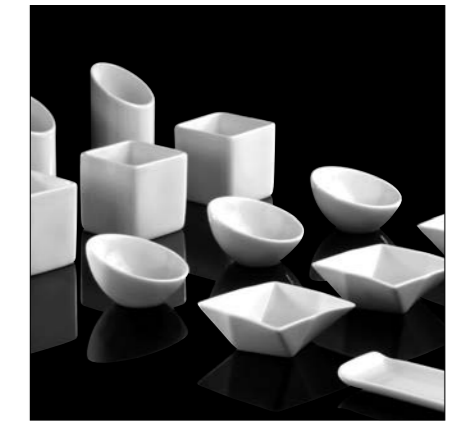

ART de CUISINE®

MENU MINIATURES WHITE

a miniature display
of mighty proportion!

Menu Miniatures are our perfectly formed little additions to Art De Cuisine. Each bring to the table quirky individual character and charm. Why not turn on your customers' taste buds with our on-trend Minis, especially designed to complement our complete range and your food alike.