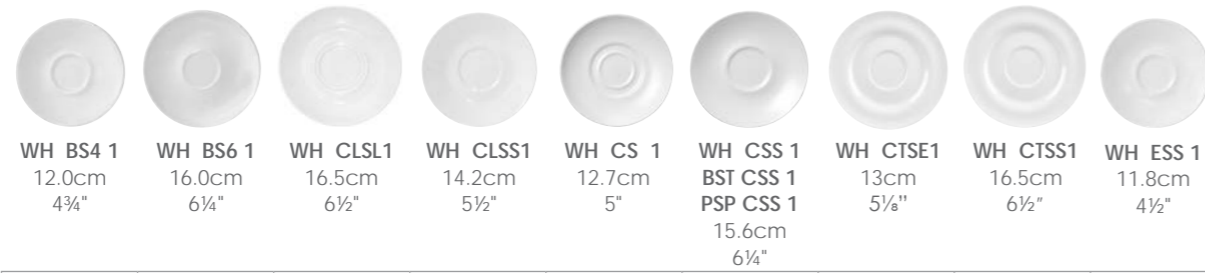

SAUCER GUIDE

SUPER VITRIFIED

The Saucer Guide enables you to find the corresponding saucers to any chosen cup.

- A black circle in the box indicates the recommended saucer for the chosen cup.
- A red dot indicates alternative saucers the cup will fit on.

CUPS & BOWLS

COMPACT

WH FC4 1			●		●				
WH FTC71									
WH FT101			●						
WH VC9 1	●								●
WH VC101			●	●		●			
WH VC111	●								●
WH VC161		●		●	●				
WH VC201		●		●	●				
VLC VC201		●		●	●				
WH VC281		●		●	●				

RIPPLE

WH RC4 1				●					
WH RC8 1			●						
WH RM8 1			●						
WH RM101			●						
WH RM121			●						
WH RM161			●						

ULTIMO

WH BC101		●		●				●	
WH BC141		●		●				●	
WH BC181								●	
WH BCA81		●	●	●				●	
WH BCC61		●	●	●				●	
WH BEC21	●								●
WH BEC31	●					●			
WH BL101				●	●				
WH BL161		●		●	●				
WH BL181		●		●					

VIBE

VICMMCL1			●		●	●			
VIPOMCL1			●		●	●			
VIBRMCL 1			●		●	●			
VIPIML 1			●		●	●			
VICRMCL 1			●		●	●			
VISOMCL 1			●		●	●			

VINTAGE

PP VC101			●	●		●			
PB VC101			●	●		●			

VICTORIAN LACE

VLC VC9 1									●
VLC VC201								●	

PROFILE

WH VT121		●		●		●		●	

WH FS5 1	●								
WH FS6 1		●							
WH SQCS1									
WH SQLS1				●					
WH SQTS1						●			
WH TS 1							●		
WH TSOL1								●	
WH VSM 1									
VLC VSM 1									
WHBA LSM1									
WH VSS 1									●
VLC VSS 1									●

WH RC4 1									
WH RC8 1	●								
WH RM8 1									
WH RM101									
WH RM121									
WH RM161									

WH BC101					●	●			●
WH BC141						●			
WH BC181									●
WH BCA81						●			●
WH BCC61					●	●			●
WH BEC21									●
WH BEC31									●
WH BL101							●		●
WH BL161					●				
WH BL181						●	●		

VICMMCL1	●	●	●	●					
VIPOMCL1	●	●	●	●					
VIBRMCL 1	●	●	●	●					
VIPIML 1	●	●	●	●					
VICRMCL 1	●	●	●	●					
VISOMCL 1	●	●	●	●					

PP VC101							●		
PB VC101							●		

VLC VC9 1									●
VLC VC201								●	

WH VT121						●		●